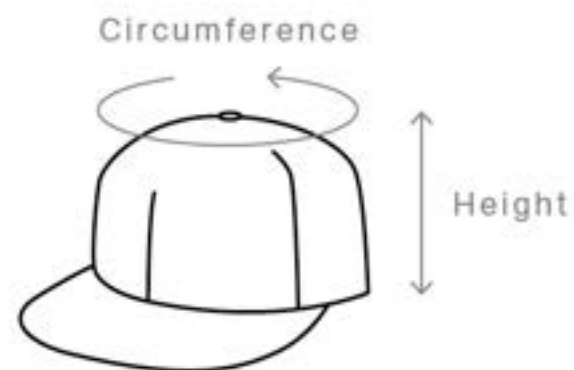

BILLY CAP - 1109.

Lower profile snapback cap, flat peak.

MEASUREMENT

Circumference (cm)

Height (cm)

ONE SIZE

57

9.5