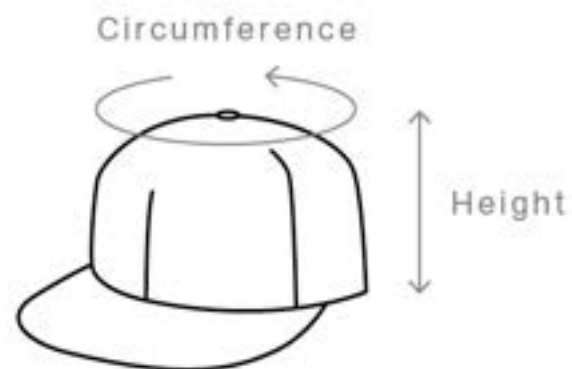

CUFF BEANIE - 1107.

Tight knit, cuffed hem, longer body.

MEASUREMENT	ONE SIZE
Circumference (cm)	43
Height, uncuffed (cm)	29

TRUCKER CAP - 1108.

Lower-profile snapback cap, flat peak.

MEASUREMENT

Circumference (cm)