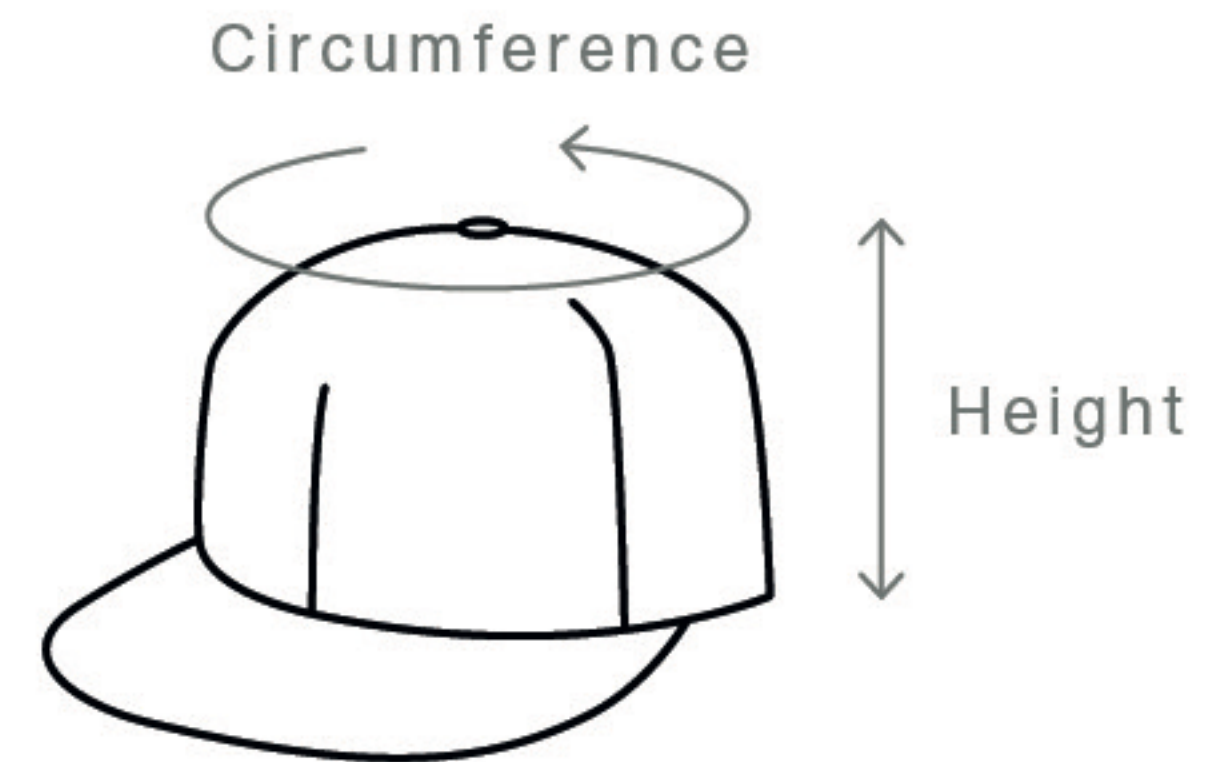

Unstructured, low profile six panel cap, flat peak.

MEASUREMENT

Circumference (cm)

Height (cm)

ONE SIZE

60

9.5

BUCKET HAT - 1117.