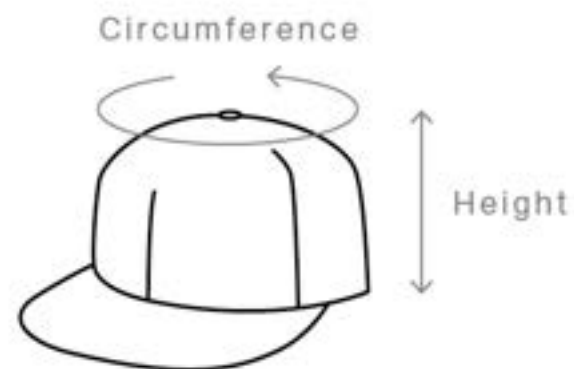

GRADE HAT - 1118.

Lower profile six panel cap, curved peak.

MEASUREMENT

Circumference (cm)

Height (cm)

ONE SIZE

57

9