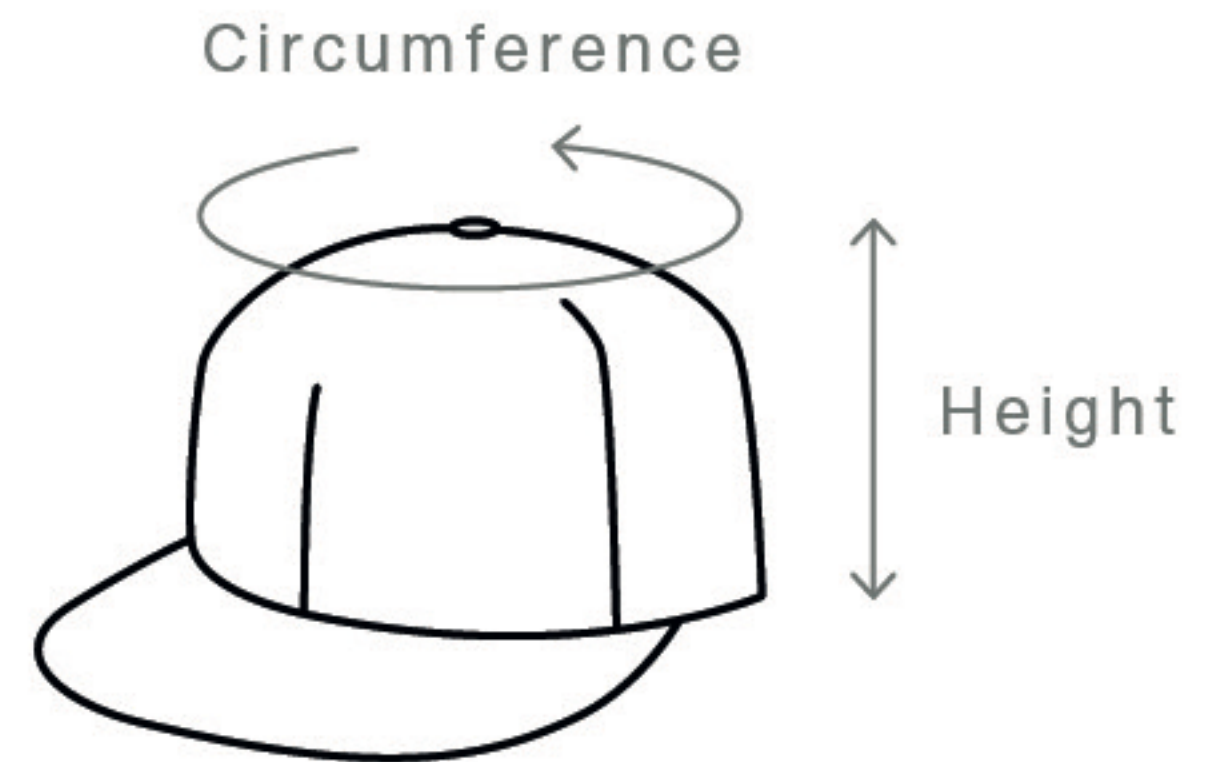

Height (cm)

ONE SIZE

60.5

9.5

KNIT BEANIE - 1115.

Ribbed knit, cuffed hem, longer body.

MEASUREMENT	ONE SIZE
Circumference (cm)	44.5
Height (cm)	25

JAMES CAP - 1116.