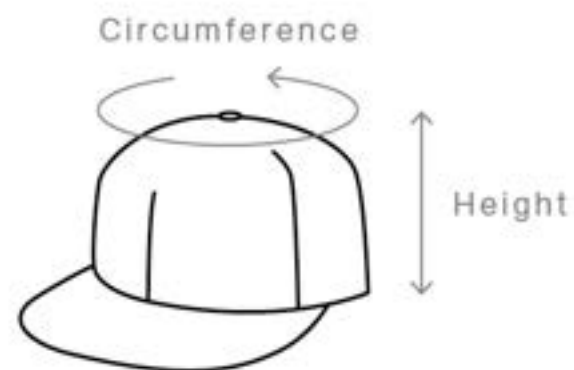

CUFF BEANIE - 1107.

Tight knit, cuffed hem, longer body.

MEASUREMENT	ONE SIZE
Circumference (cm)	43
Height, uncuffed (cm)	29

TRUCKER CAP - 1108.

Lower-profile snapback cap, flat peak.

MEASUREMENT

Circumference (cm)

Height (cm)

ONE SIZE

59

10

BILLY CAP - 1109.

Lower profile snapback cap, flat peak.

MEASUREMENT

Circumference (cm)