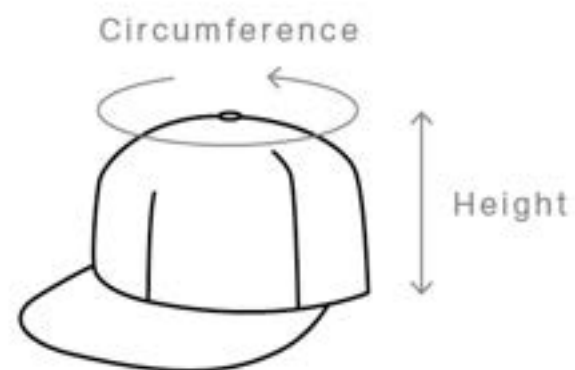

TRIM SNAPBACK CAP - 1101.

High profile snapback cap, flat peak.

MEASUREMENT

Circumference (cm)

Height (cm)

ONE SIZE

58

11