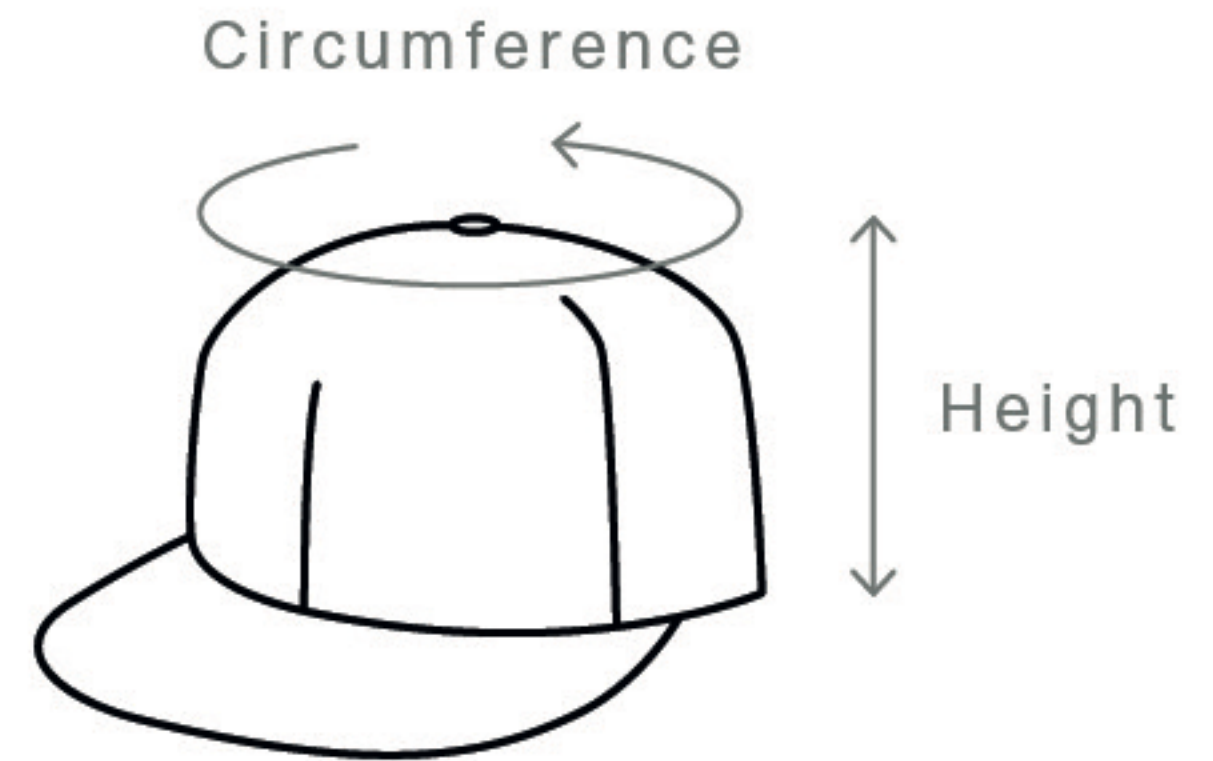

DAVIE CAP - 1111.

Unstructured, low profile six panel cap, curved peak.

MEASUREMENT

Circumference (cm)

Height (cm)

ONE SIZE

61

8.5