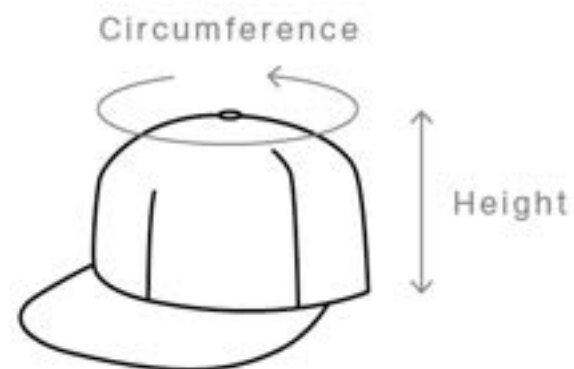

UNION TRUCKER CAP - 1121.

Lower profile six panel cap, flat peak.

MEASUREMENT

Circumference (cm)

Height (cm)

ONE SIZE

62

10

MENS BOXER BRIEFS - 1201.

Form fitting, light weight.

MEASUREMENT	SML	MED	LRG	XLG	2XL
Half waist (cm)	34	36	38	40	42
Full length (cm)	26	27.5	29	30.5	32

Please note measurements can vary within 2.5cm, this is within our tolerance.