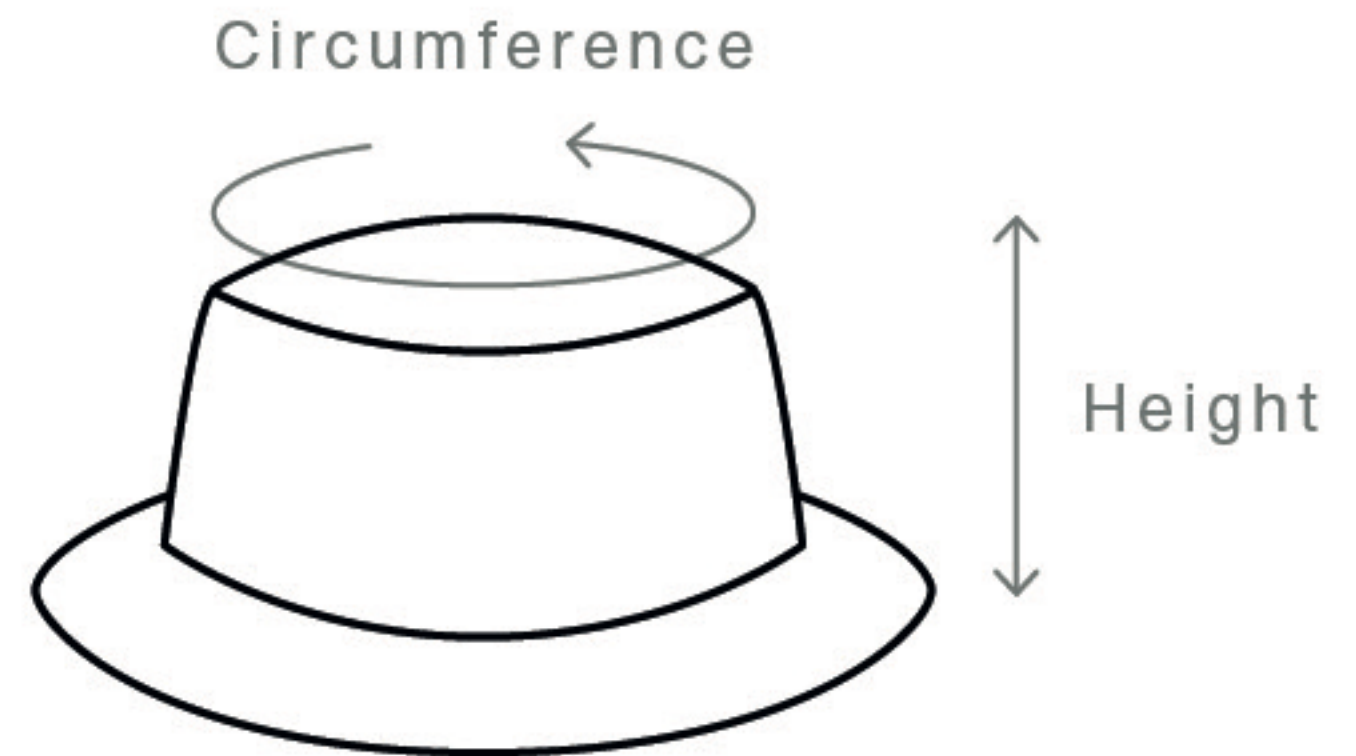

Reinforced brim with stitching detail & side eyelets.

MEASUREMENT

Circumference (cm)

Height (cm)

ONE SIZE

62

9

GRADE HAT - 1118.