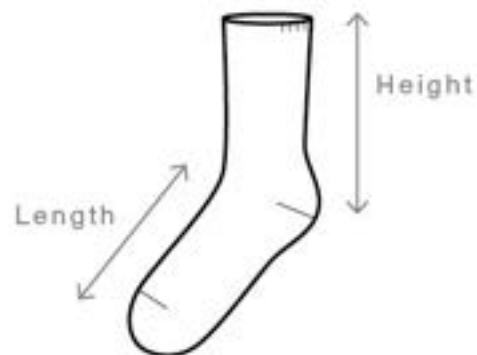

STOCK CAP - 1100.

Structured, lower profile six panel cap, flat peak.

MEASUREMENT

Circumference (cm)

Height (cm)

ONE SIZE

59

10

4 - 8

9 - 13

Foot length (cm)

18

21

Calf height (cm)

14.5

16

Please note measurements can vary within 2.5cm, this is within our tolerance.

SPECKLE SOCKS - 1209.

Regular-length, knitted ribbed neck, stretch opening

Size (US)	4 - 8	9 - 13
Foot length (cm)	18.5	20
Calf height (cm)	19	22