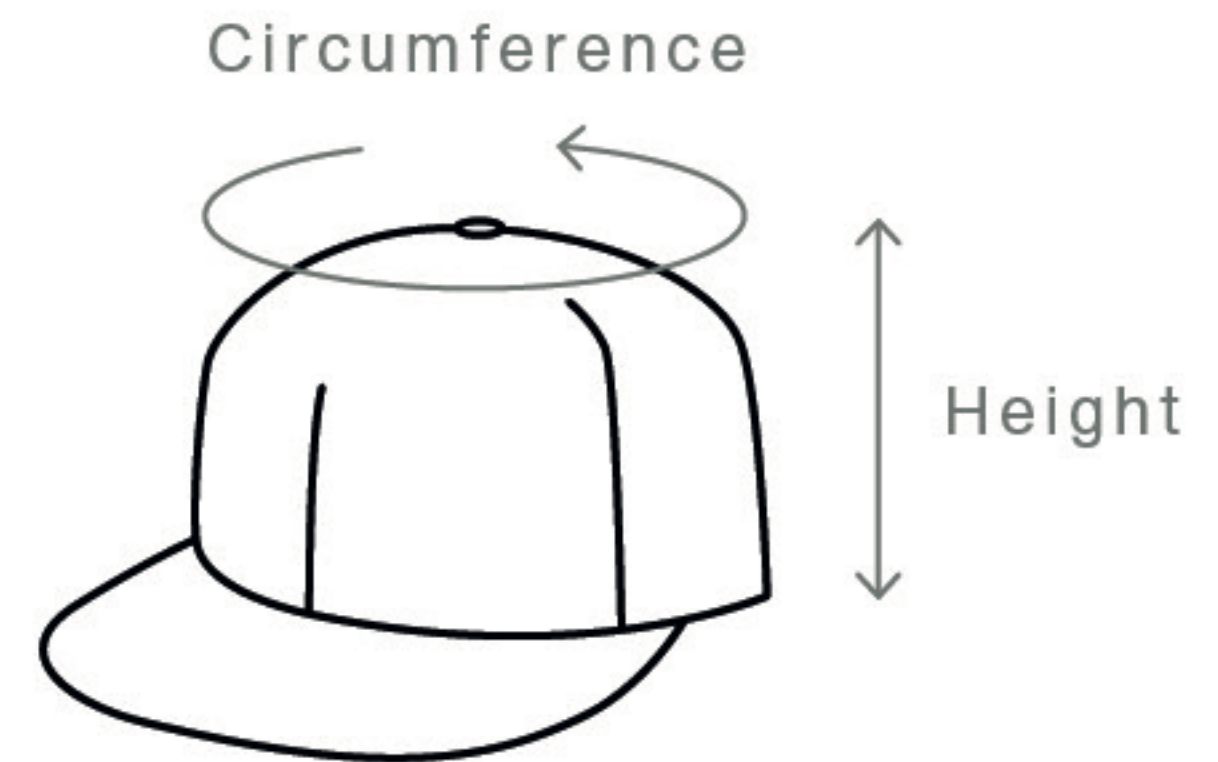

STOCK CAP - 1100.

Structured, lower profile six panel cap, flat peak.

MEASUREMENT

Circumference (cm)

Height (cm)

ONE SIZE

59

10