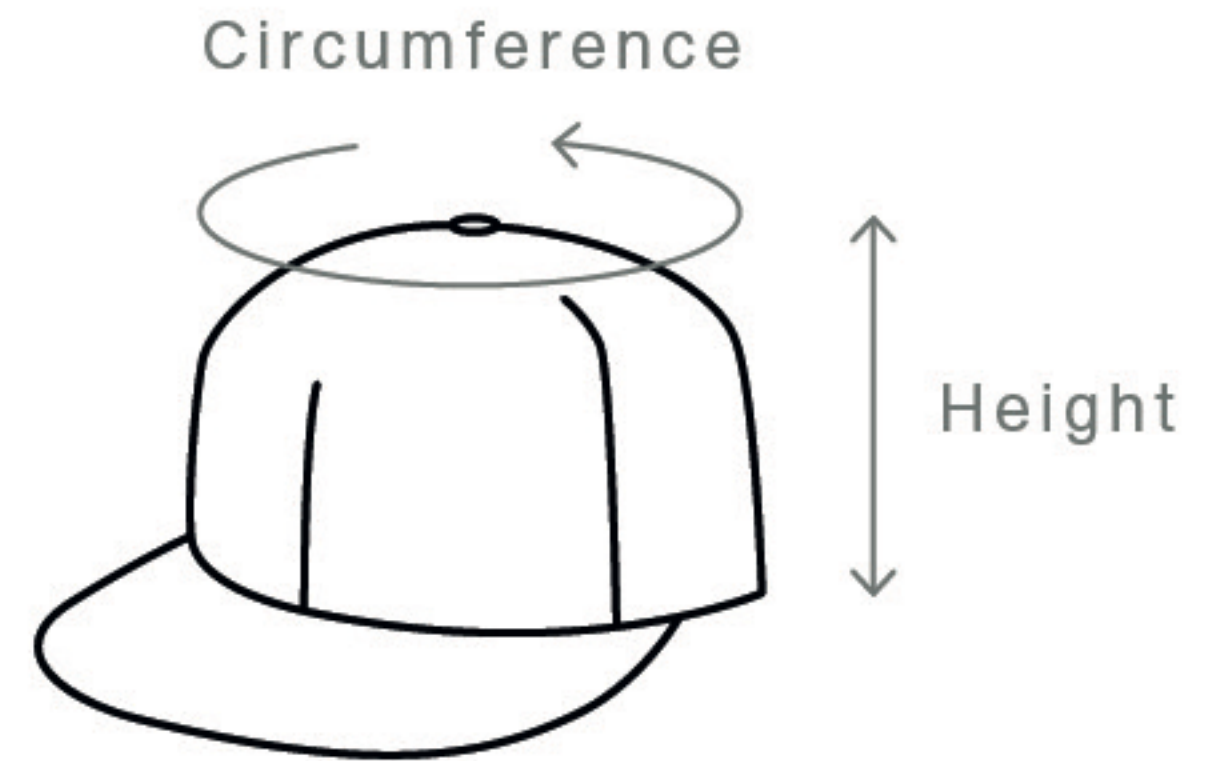

BATES CAP - 1113.

Unstructured, lower profile six panel cap, flat peak.

MEASUREMENT

Circumference (cm)

Height (cm)

ONE SIZE

60

8.5